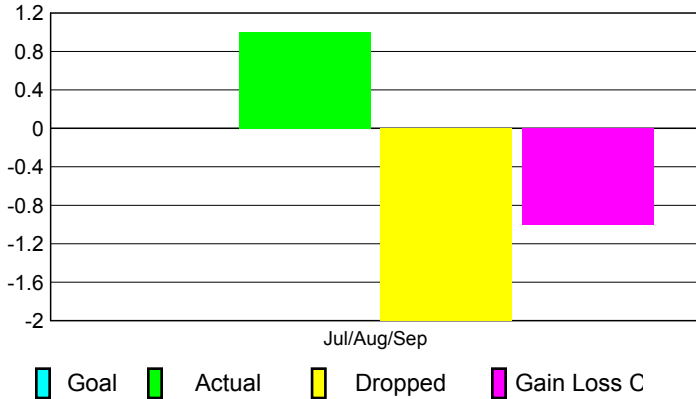

2010-2011 GMT Reports for District (or Undistricted) **District 301D2**

GMT: Doctor DATUK K NAGARATNA

Location: PHILIPPINES

GMT CA: 5

CLUBS

Club Results
2010-2011

Clubs
2009-2010

Month	New Club Goal	Actual New Clubs	Actual Dropped Clubs	Gain/Loss of Clubs	Gain/Loss of Clubs
Jul/Aug/Sep	0	1	-2	-1	-9
Totals	0	1	-2	-1	-9

Club Results 2010-2011

Goal, New, Dropped, Gain/Loss

Comparison of Club Gain/Loss

Current Year Compared to the Previous Year

YTD Status Quo Clubs 2010-2011

Status Quo Clubs Compared to Status Quo Members

MEMBERSHIP