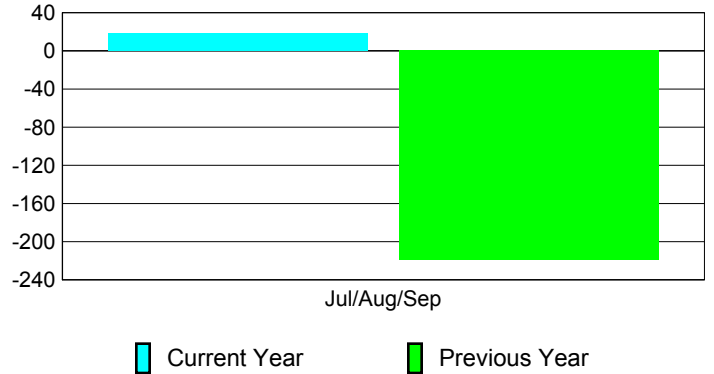

Comparison of Membership Gain/Loss

Current Year Compared to the Previous Year