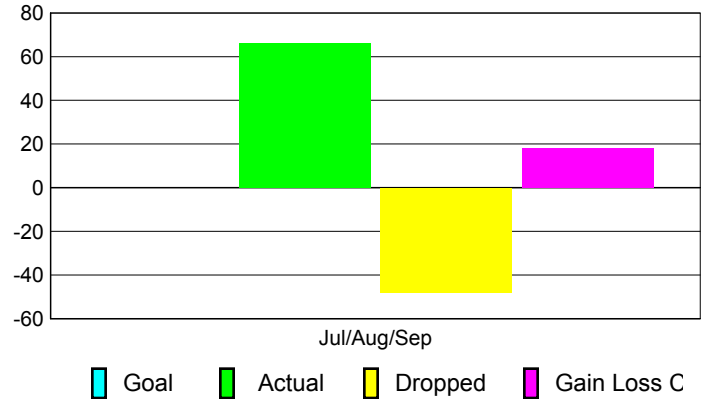

Membership Results 2010-2011

Goal, New, Dropped, Gain/Loss